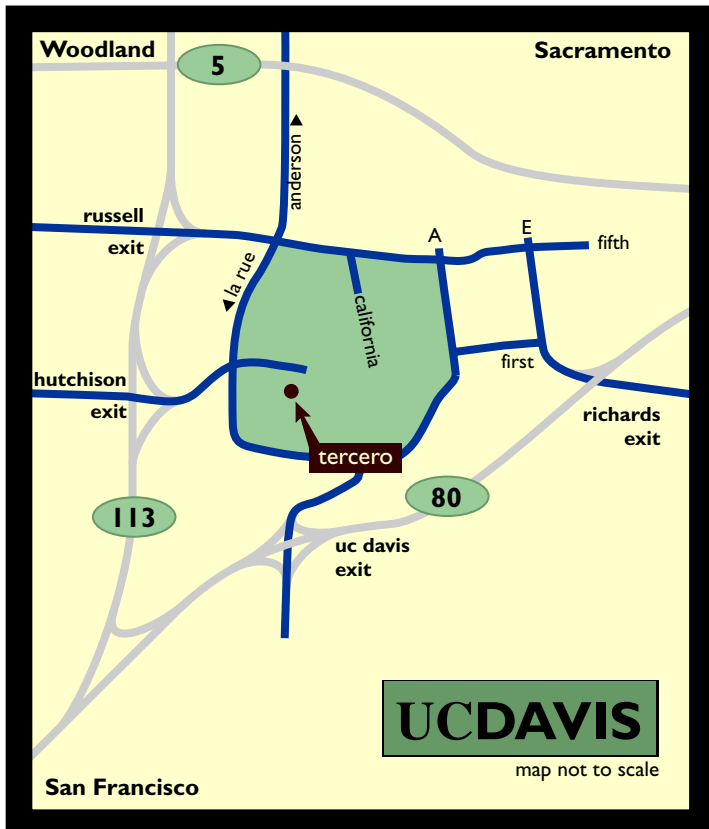

Conference Housing Services

UC DAVIS

Tercero Area Check-In

Freeway Directions

From I-80, exit Highway 113 north
From I-5, exit Highway 113 south

From Highway 113,

- Exit Hutchison Blvd. eastbound
- Turn right on LaRue
— move to the left lane
- Turn left on Bioletti
- Turn left into Visitor Parking Lot 47

Area Map

Check-In

Your service desk is located on the first floor of Tercero Main. Please follow posted signage from Visitor Parking Lot 47 through Leach Hall to Tercero Main.

Please note your check-in time and location on your confirmation letter. Storage space is limited and guest baggage cannot be accommodated before check-in unless previously arranged.